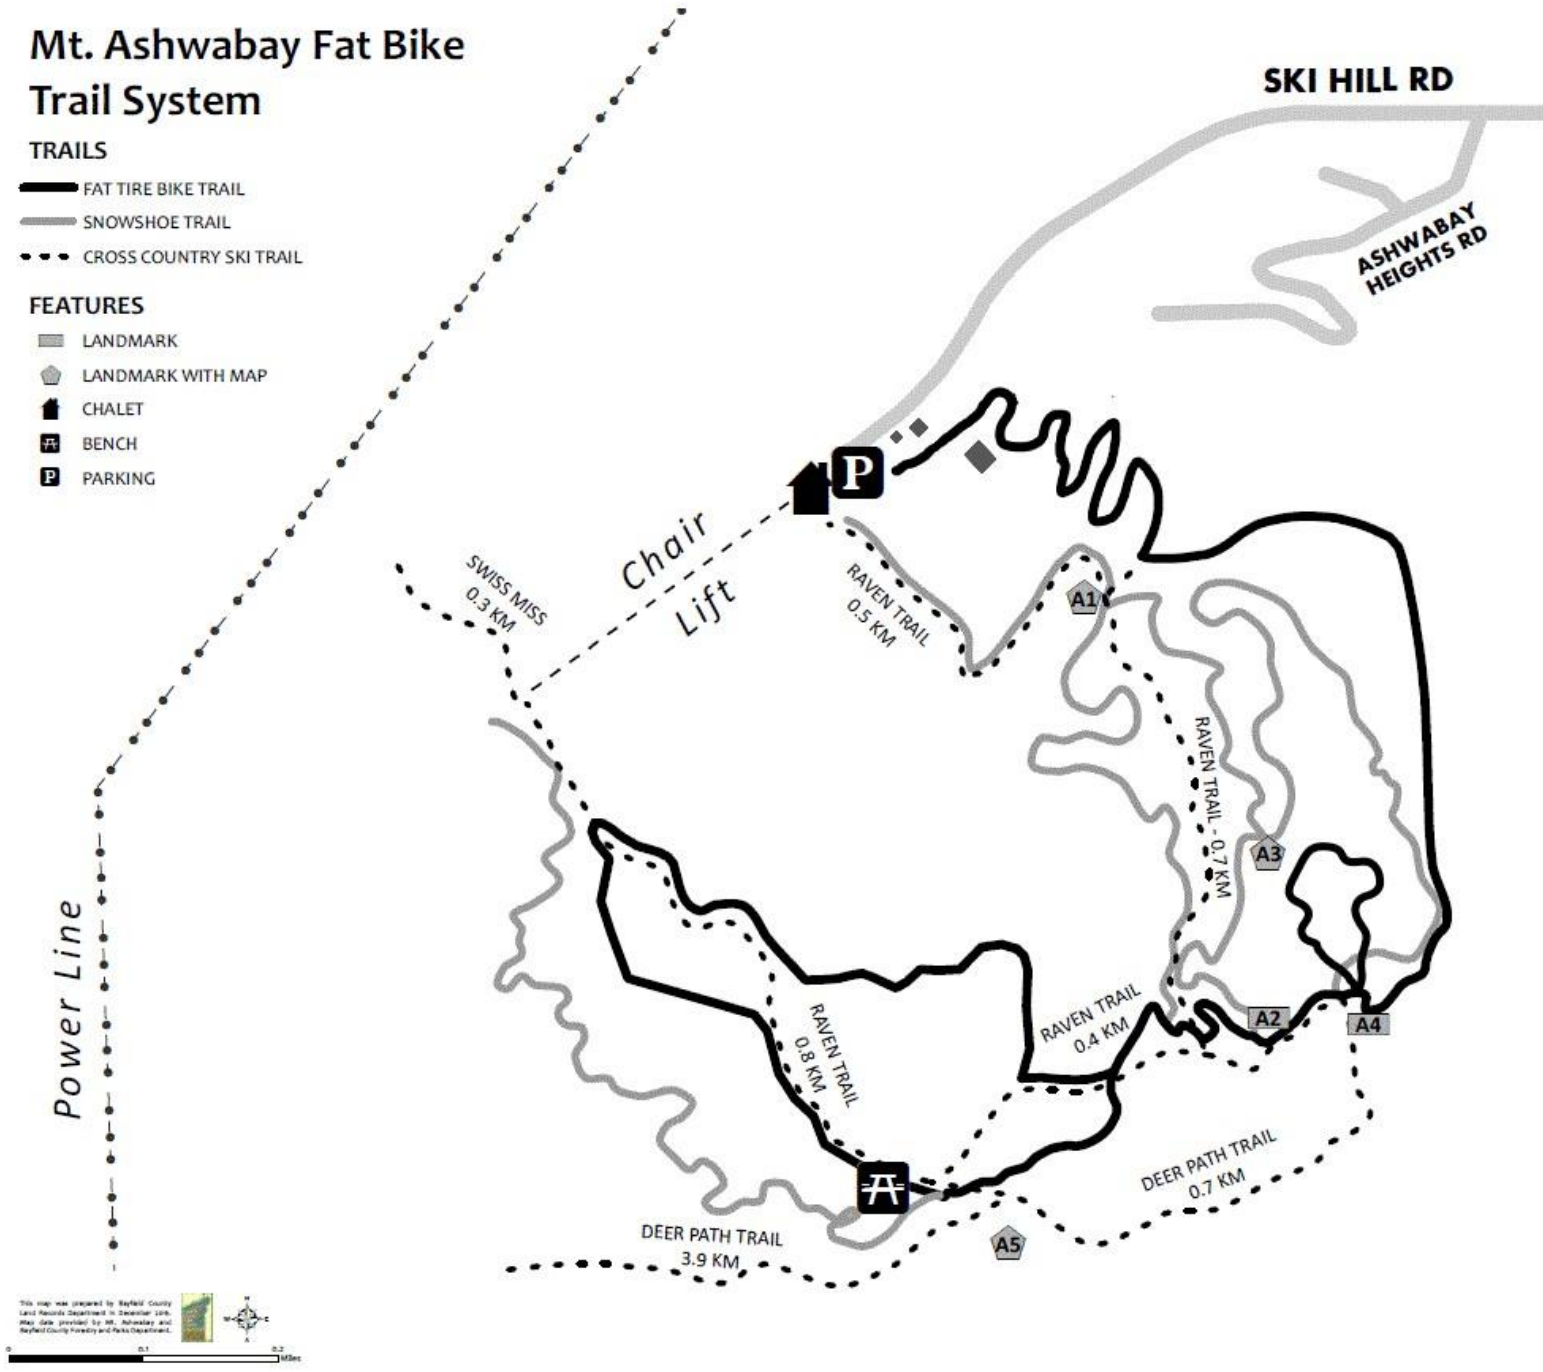

Mt. Ashwabay Fat Bike Trail System

TRAILS

-  FAT TIRE BIKE TRAIL
-  SNOWSHOE TRAIL
-  CROSS COUNTRY SKI TRAIL

FEATURES

-  LANDMARK
-  LANDMARK WITH MAP
-  CHALET
-  BENCH
-  PARKING

This map was prepared by Bayfield County Land Records Department in December 2016. Map data provided by Mt. Ashwabay and Bayfield County Forestry and Parks Department.