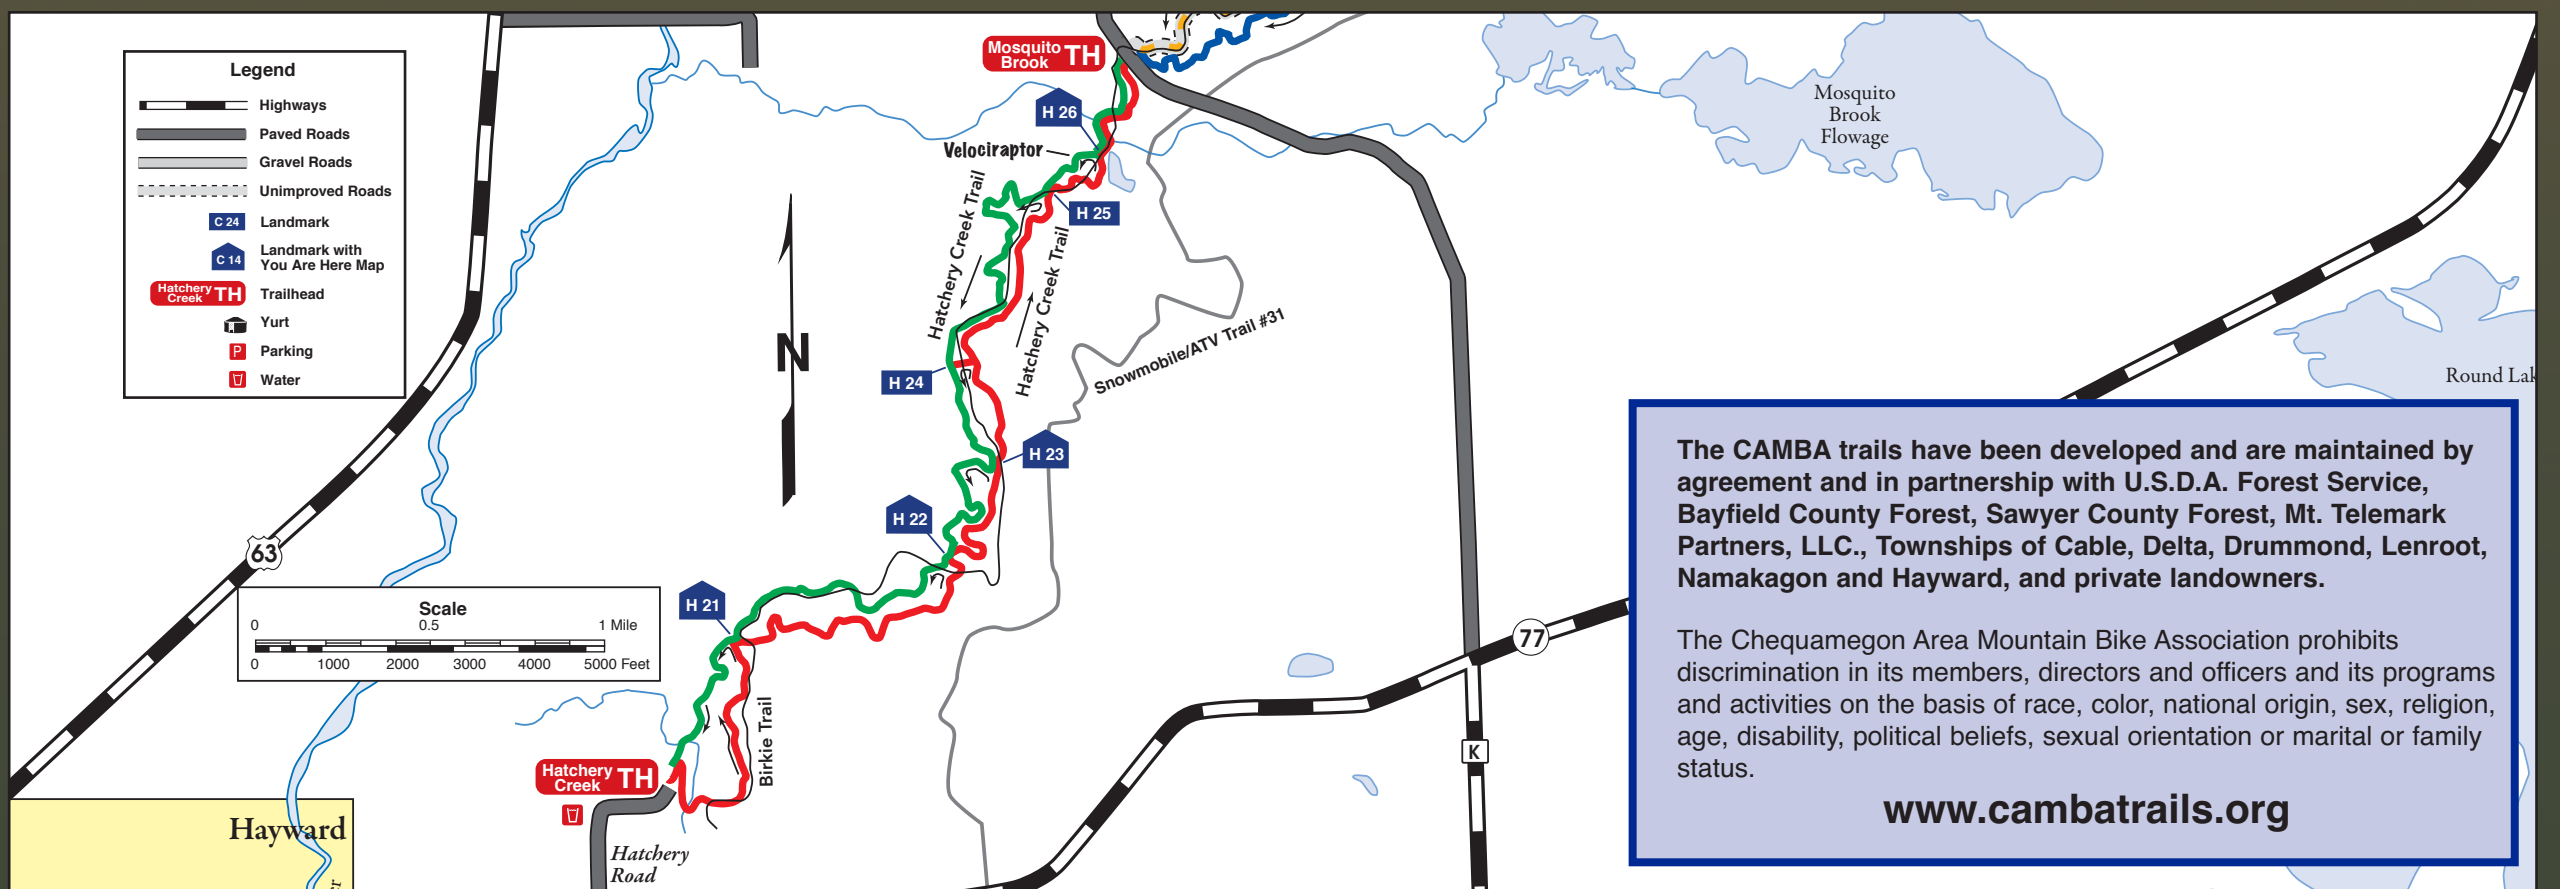

# HAYWARD AND SEELEY CLUSTER

## MOUNTAIN BIKE TRAILS

Trail Legend	
Singletrack	
Northbound	Hatchery Creek Trail 8.9 MI
Southbound	Makwa Trail 12 MI
	Sugarbush Trail 1.75 MI
Other Designated Bike Routes	
	Whitetail Trail 4.3 MI
	Trail Descente 3.3 MI
	Plantation Trail 2.2 MI
	Phipps Fire Lane 7.7 MI
Other Trails	
	Birkie Trail
	Birkie Classic Trail
	Ski/Snowmobile/ATV Trails

The CAMBA trails have been developed and are maintained by agreement and in partnership with U.S.D.A. Forest Service, Bayfield County Forest, Sawyer County Forest, Mt. Telemark Partners, LLC., Townships of Cable, Delta, Drummond, Lenroot, Namakagon and Hayward, and private landowners.

The Chequamegon Area Mountain Bike Association prohibits discrimination in its members, directors and officers and its programs and activities on the basis of race, color, national origin, sex, religion, age, disability, political beliefs, sexual orientation or marital or family status.