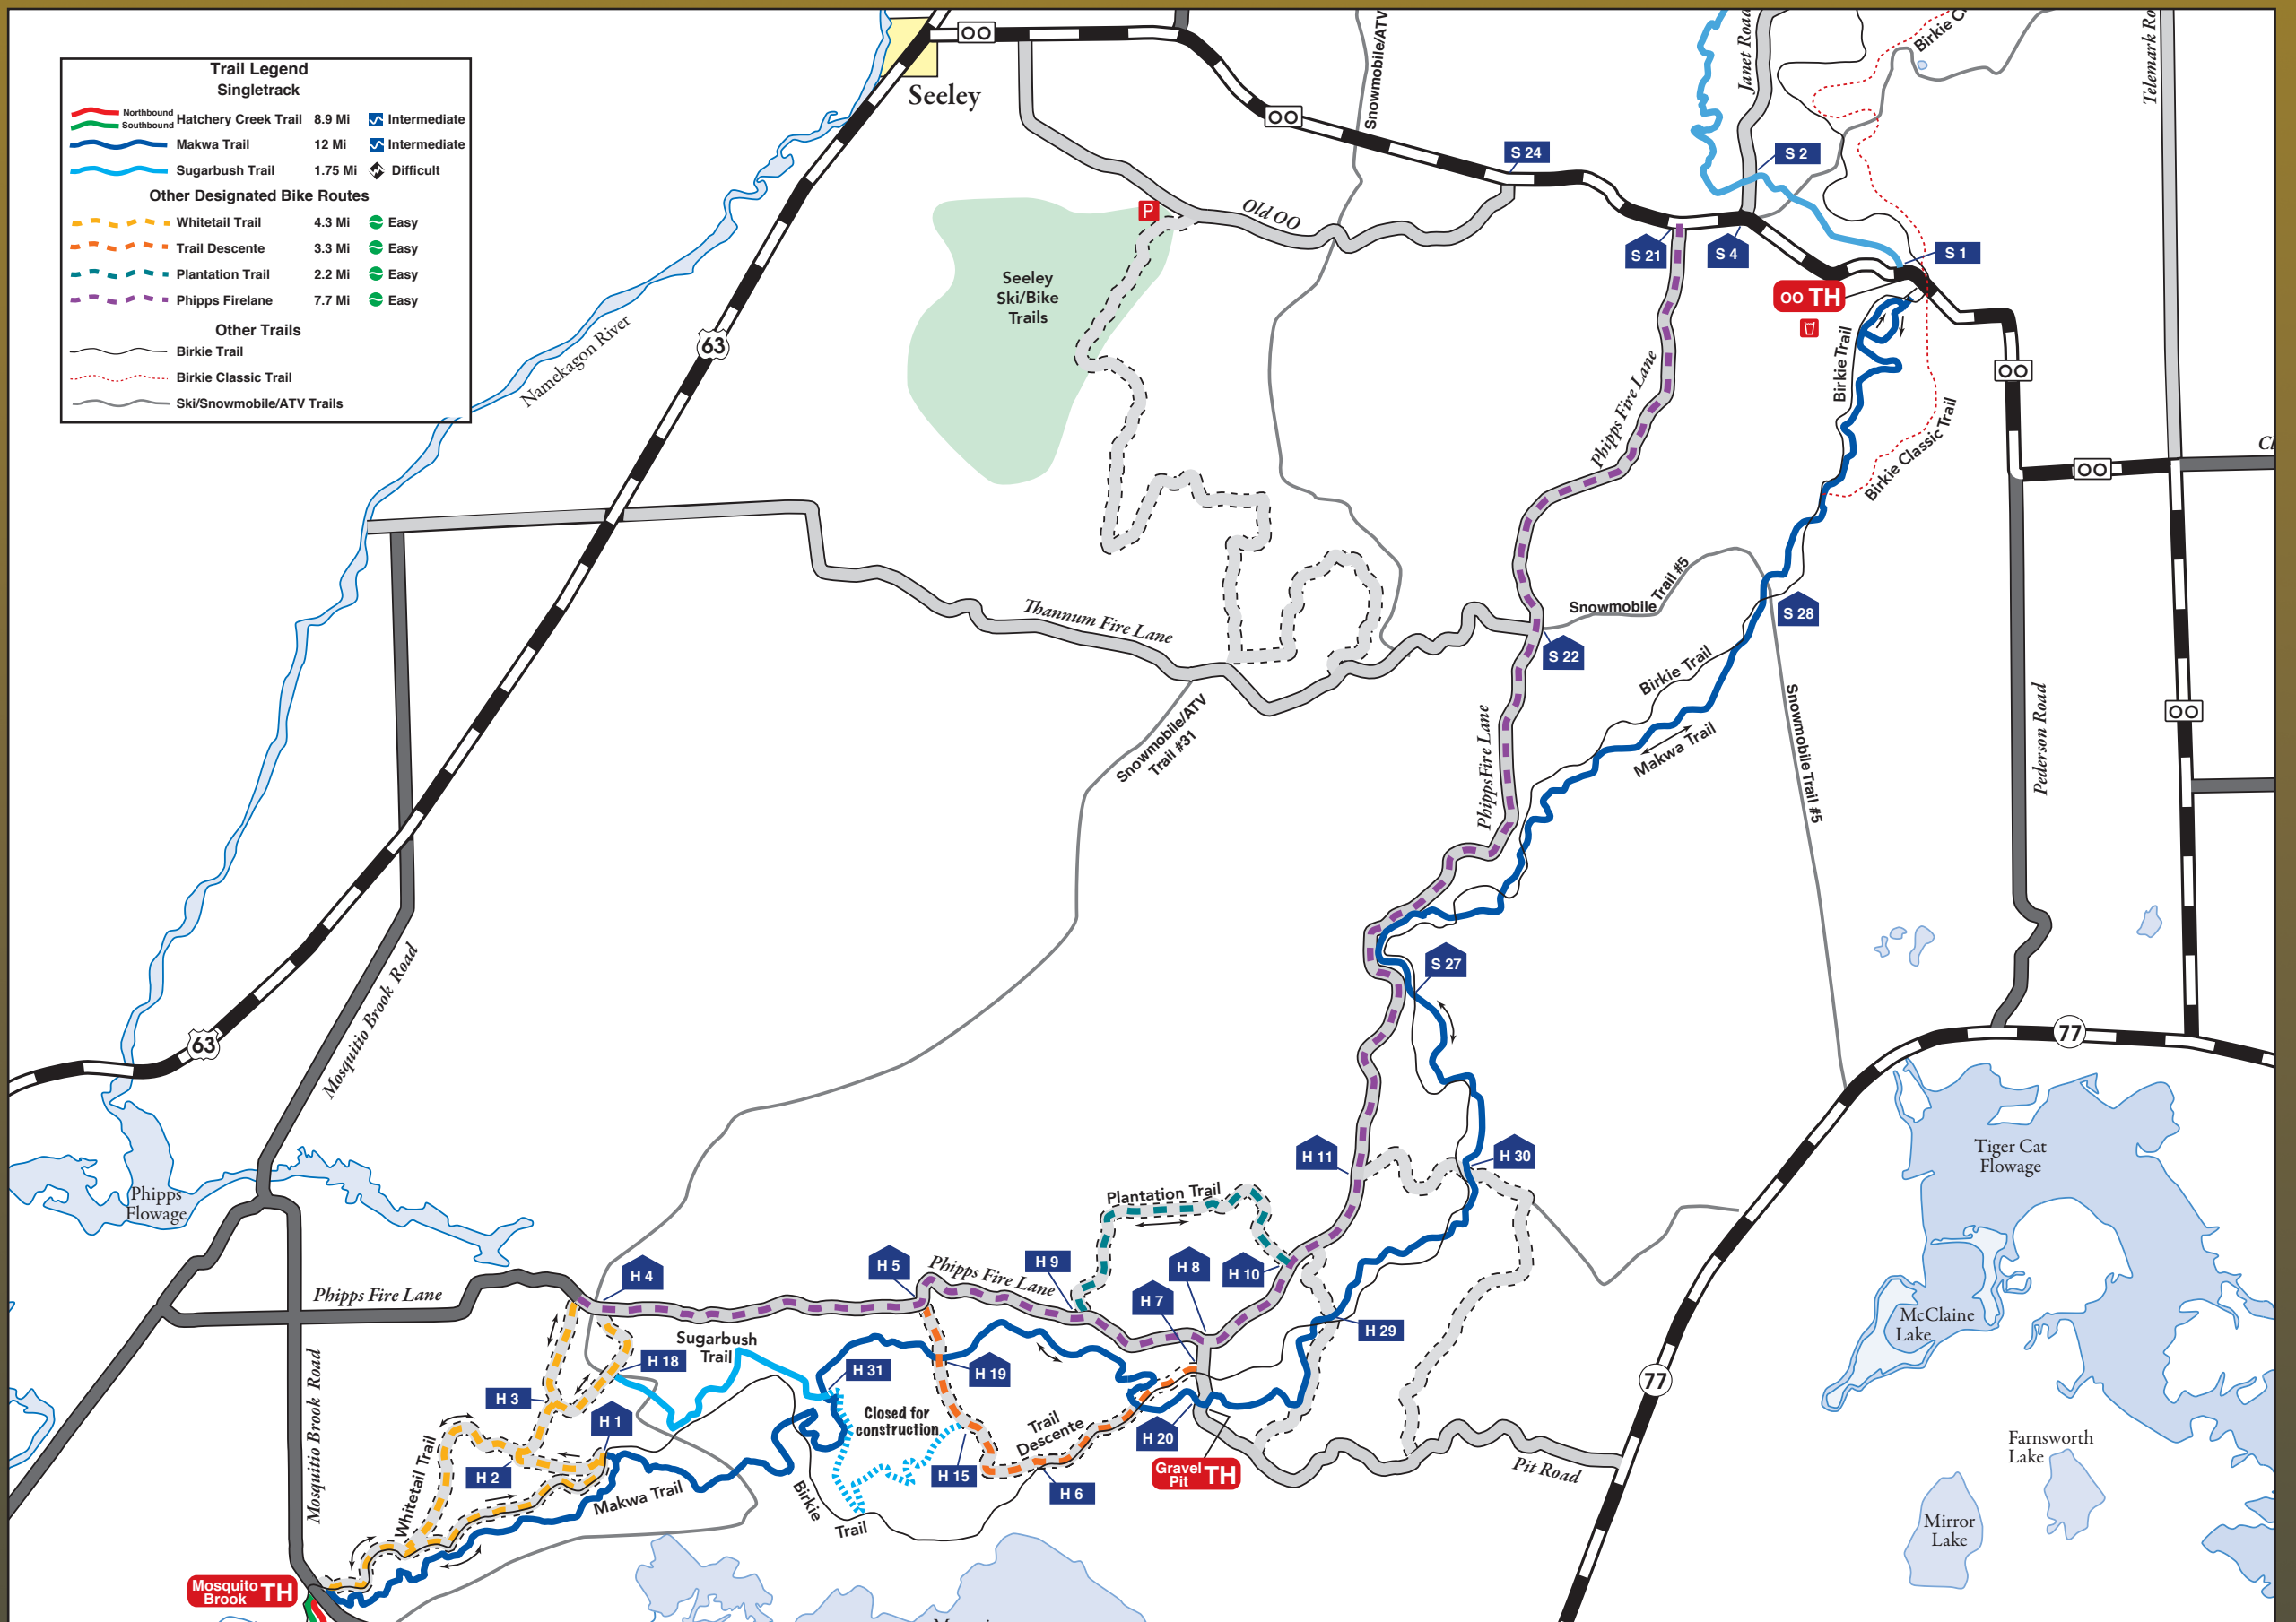

# HAYWARD AND SEELEY CLUSTER

## MOUNTAIN BIKE TRAILS

Trail Legend	
Singletrack	
Northbound	Hatchery Creek Trail 8.9 MI
Southbound	Makwa Trail 12 MI
	Sugarbush Trail 1.75 MI
Other Designated Bike Routes	
	Whitetail Trail 4.3 MI
	Trail Descente 3.3 MI
	Plantation Trail 2.2 MI
	Phipps Fire Lane 7.7 MI
Other Trails	
	Birkie Trail
	Birkie Classic Trail
	Ski/Snowmobile/ATV Trails

The CAMBA trails have been developed and are maintained by agreement and in partnership with U.S.D.A. Forest Service, Bayfield County Forest, Sawyer County Forest, Mt. Telemark Partners, LLC., Townships of Cable, Delta, Drummond, Lenroot, Namakagon and Hayward, and private landowners.

The Chequamegon Area Mountain Bike Association prohibits discrimination in its members, directors and officers and its programs and activities on the basis of race, color, national origin, sex, religion, age, disability, political beliefs, sexual orientation or marital or family status.