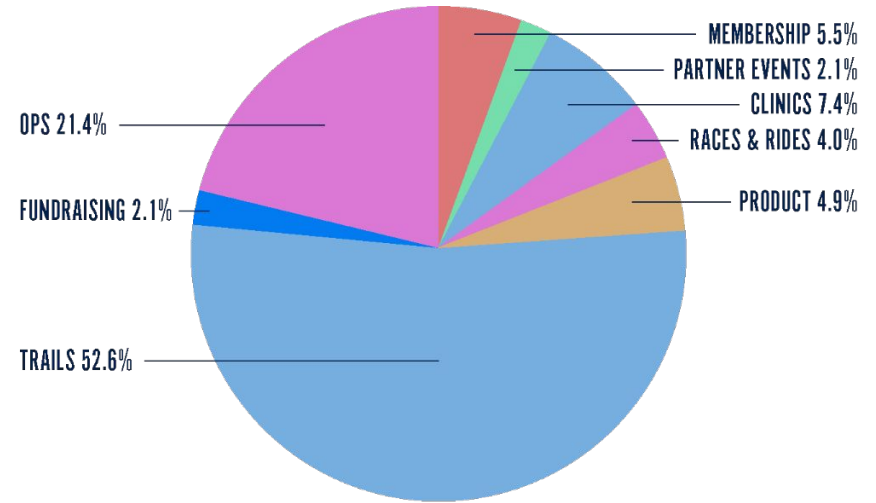

Smart & Sustainable CAMBA. Money in the bank.

Income.

Diverse sources.

Expenses.

Trails 53%

Programs 24%

Ops 23%

FINANCIALS

INCOME

EXPENSES

BIG

WOODS
CAMBA

COMMERCIAL ADVERTISER MAKES BRAND AFRESH?

ENDLESS
TRAILS.

A MESSAGE FROM Mike...

Brand Refresh. A professional organization that is worthy of funding.