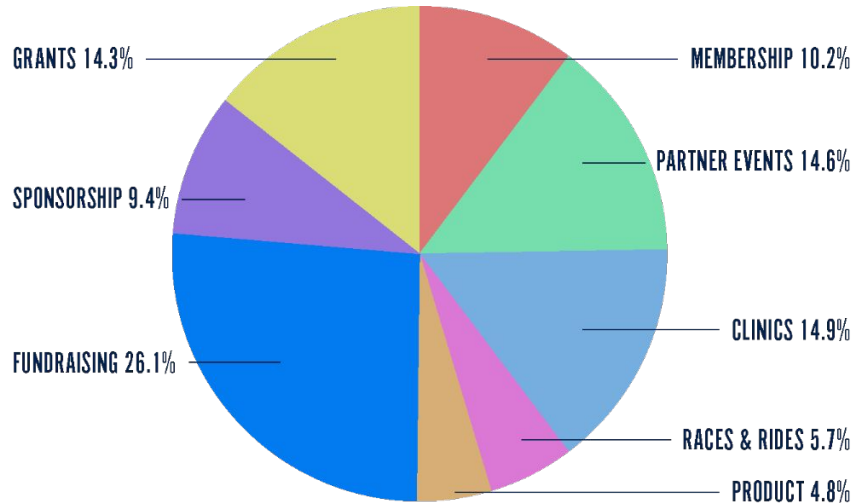

Smart & Sustainable CAMBA. Money in the bank.

Income.

Diverse sources.

Expenses.

Trails 53%

Programs 24%

Ops 23%

FINANCIALS

INCOME

EXPENSES

BIG

WOODS
CAMBA

COMMERCIAL ADVERTISER MAKES BRAND AFRESH?

ENDLESS
TRAILS.

A MESSAGE FROM Mike...

Brand Refresh. A professional organization that is worthy of funding.